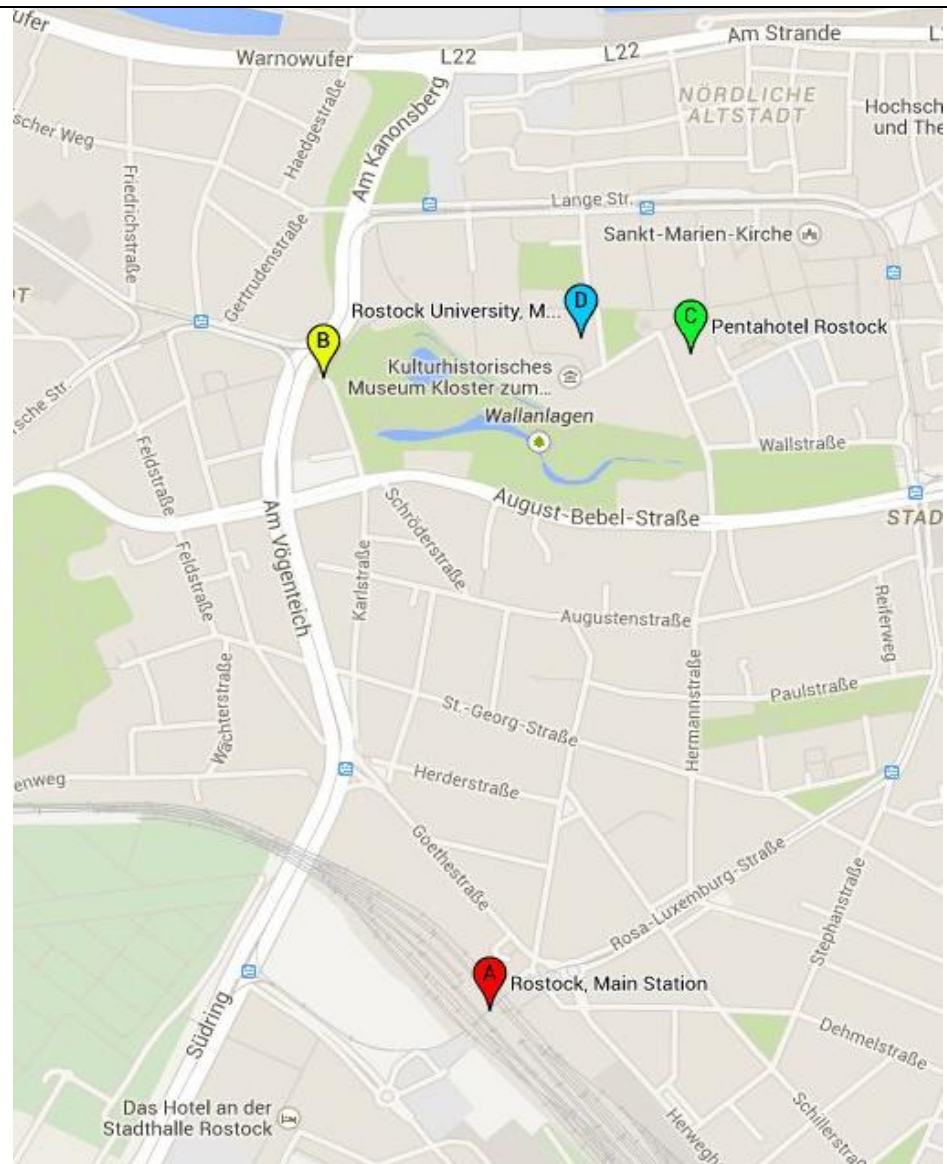

## „Workforce Demands and Mobility in the South Baltic Region“

Final Conference of the INTERREG IVA project SB Professionals

**Rostock, 3-4 December 2014**

**Final Conference,**  
03.12., at the  
Rostock University  
Main Building

### Venues:

Main Station **[A]**  
Konrad-Adenauer-  
Platz 4  
18055 Rostock

Motel One **[B]**  
Schröderplatz 2  
18057 Rostock

Pentahotel **[C]**  
Schwaansche  
Straße 6  
18055 Rostock

Rostock University  
**[D]**  
Main Building  
Universitätsplatz 1  
18055 Rostock

### Directions:

The Rostock University can be reached on foot in roughly 20 min from the main train station. Alternatively, it is possible to take the tram no. 05 in the direction “Mecklenburger Allee”. Get off at the stop “Lange Straße”, it is a 5 min walk to the University from there.